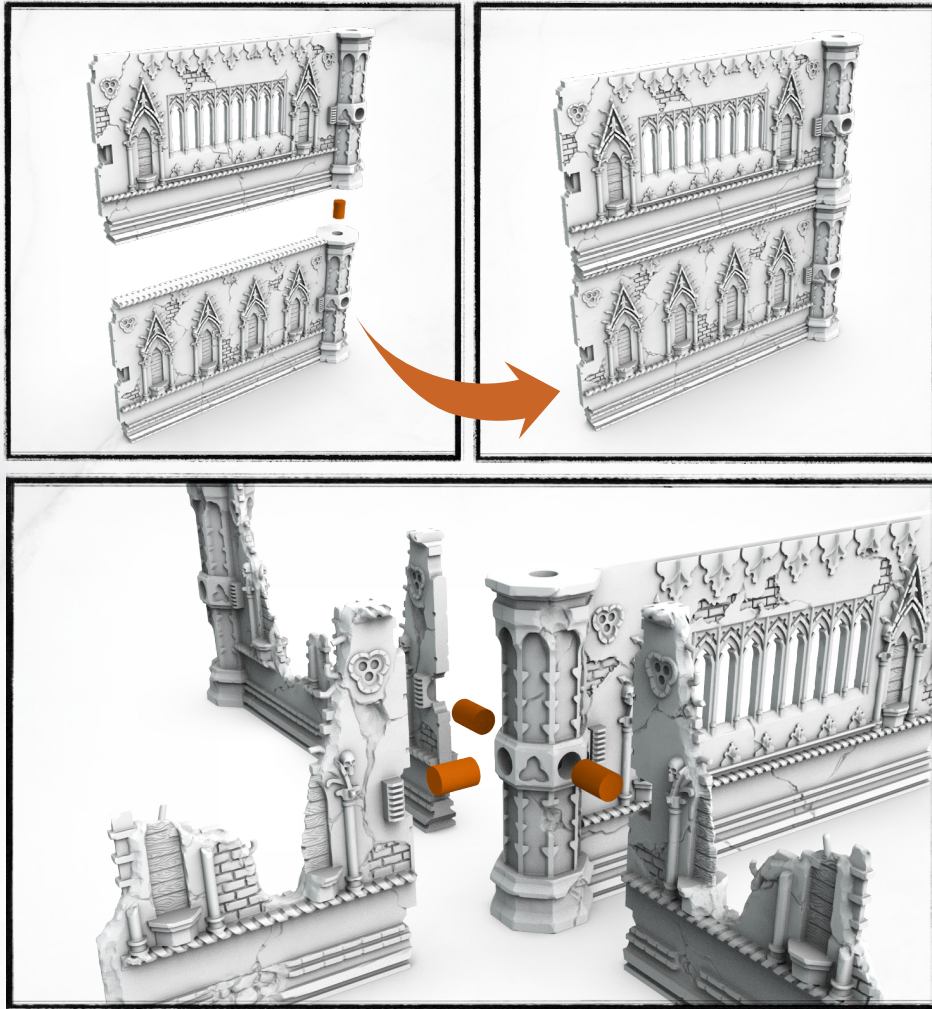

RAMPART[™]
MODULAR TERRAIN

Rampart [™] & © 2021 Archon Studio. All right reserved.

Eternal Cathedral
Models Assembling Manual

253
PARTS

THIS PRODUCT IS NOT A TOY.
NOT INTENDED FOR USE OF PERSONS 14 YEARS OF AGE OR YOUNGER.

Use modeling clippers
Use glue
Read before assembly

Rampart™ & © 2021 Archon Studio. All right reserved.

THIS PRODUCT IS NOT A TOY.
NOT INTENDED FOR USE OF PERSONS 14 YEARS OF AGE OR YOUNGER.

A pair of clippers or a sharp modeling knife is recommended for removing parts from sprue.
For best results use plastic glue when assembling these models.